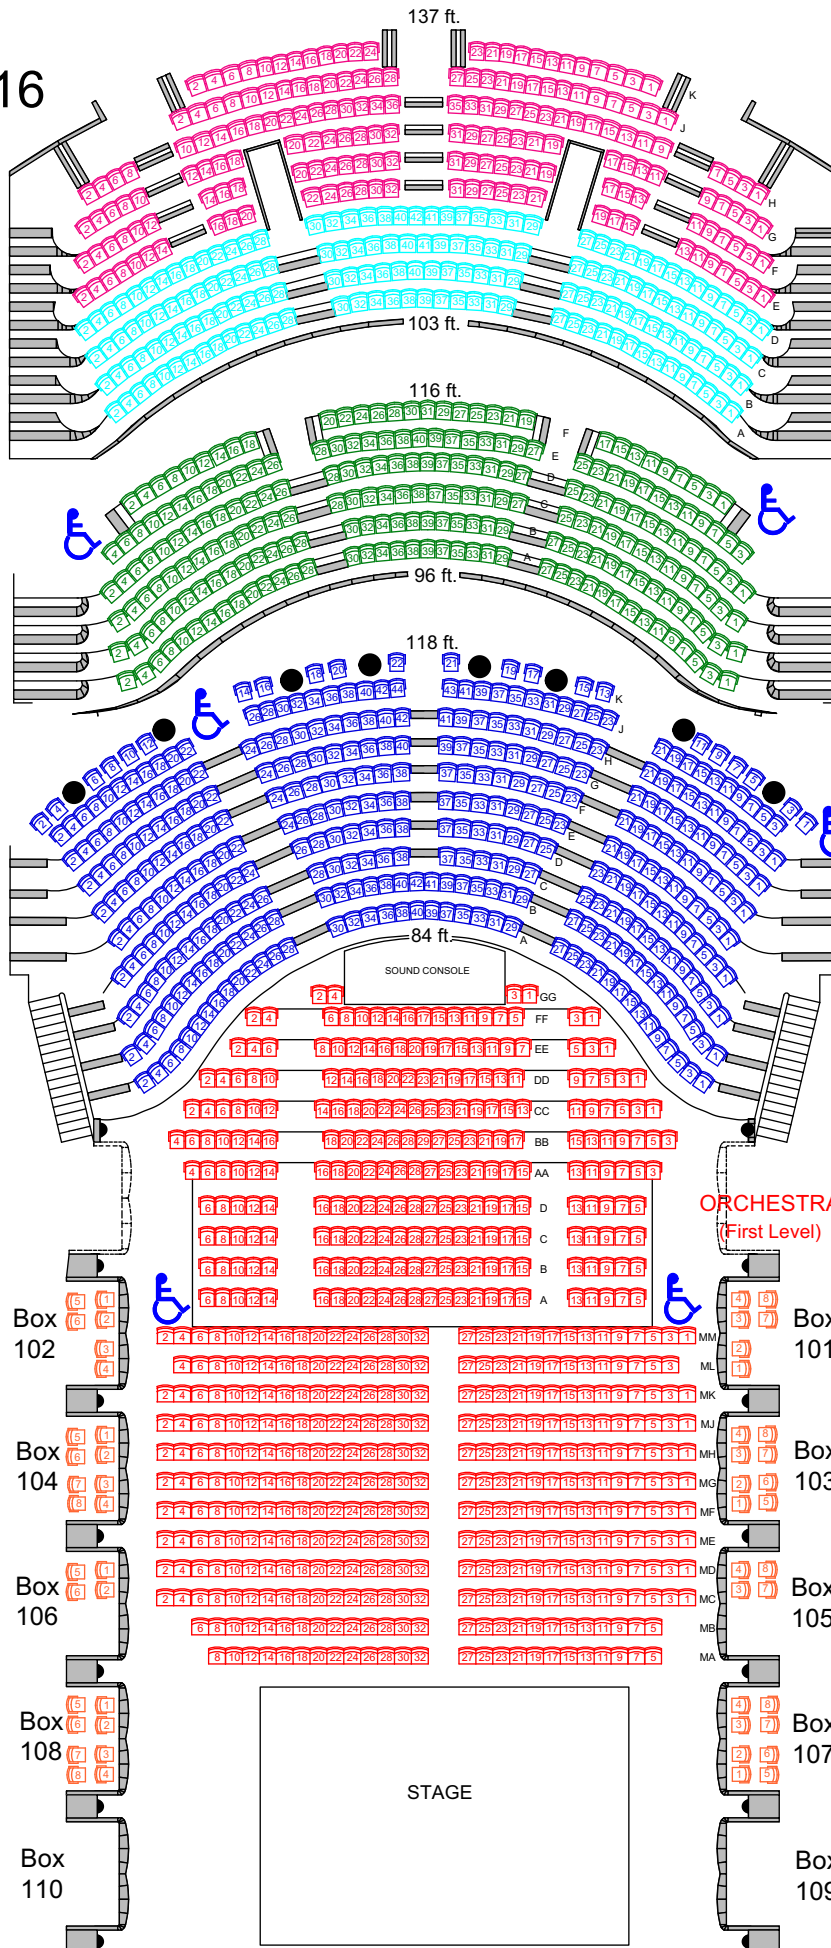

ARENA

Capacity 1716

UPPER CIRCLE
(Fifth Level)

UPPER TIER
(Fourth Level)

GOLD CIRCLE
(Third Level)

GRAND TIER
(Second Level)

Charts are color coded by level
not price